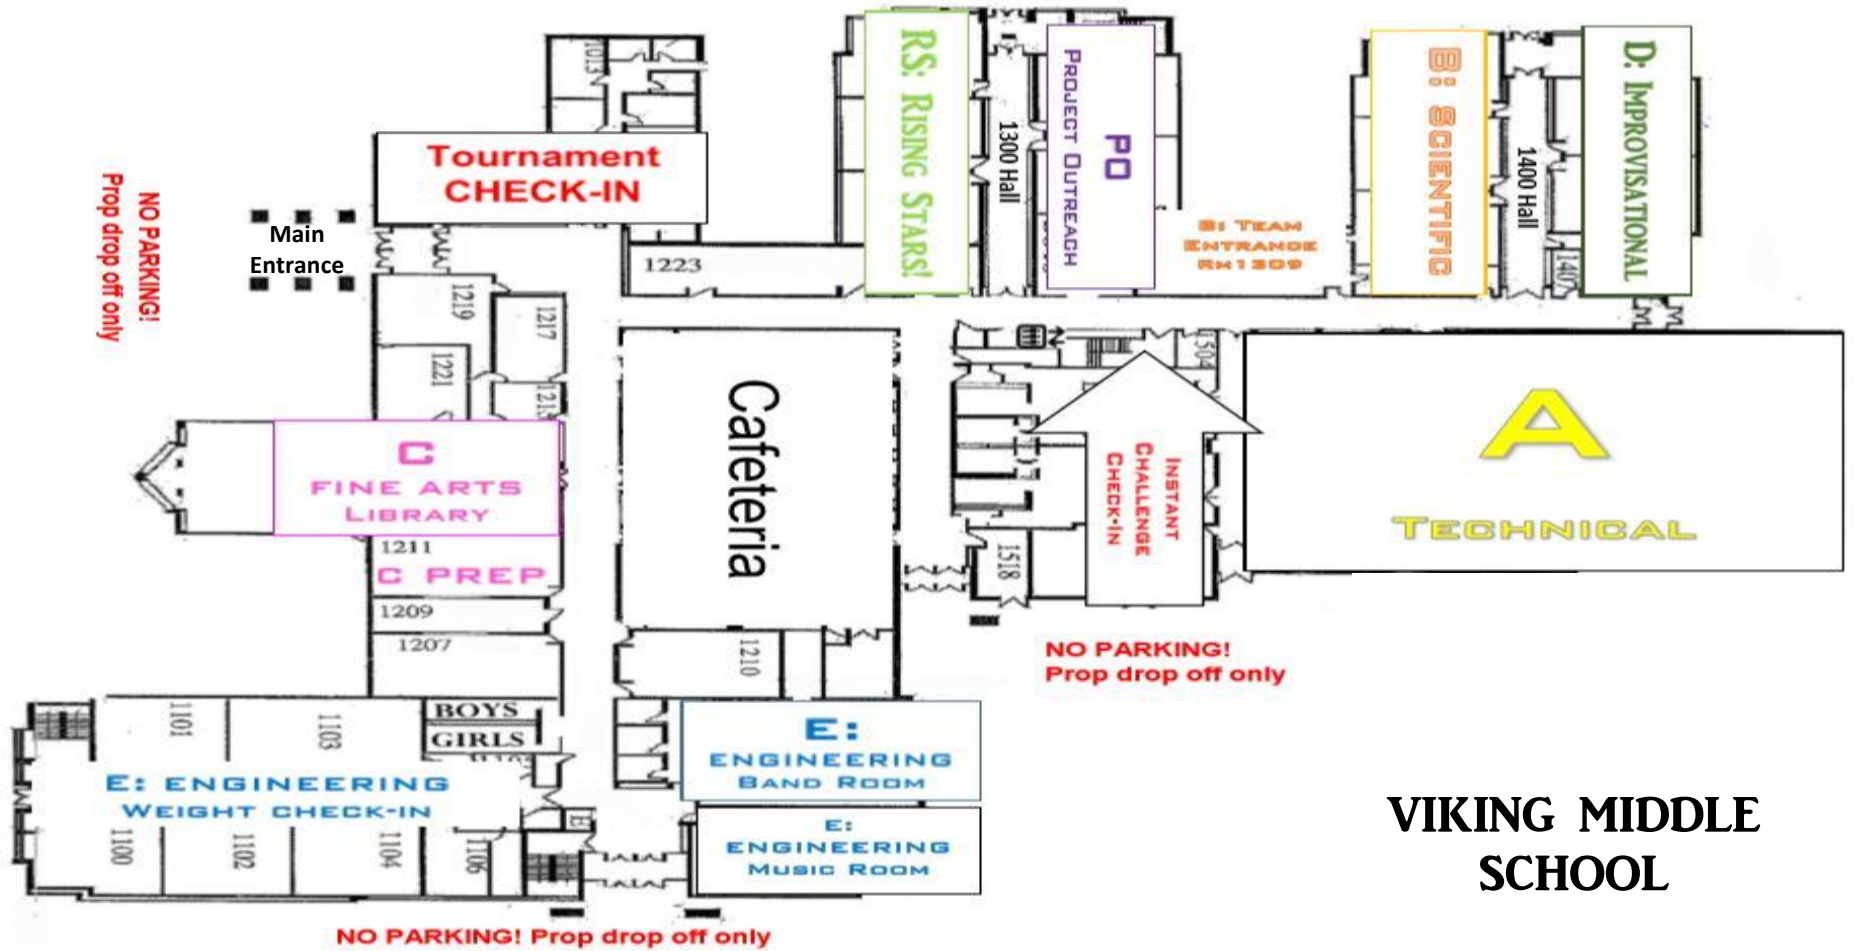

CH	Level	TC Time	IC Time	Team #	Organization	Manager	Team Name
Challenge RS: Rising Stars! 1300 Hall							
RS: Rising Stars!	RS	11:00 AM	11:20AM	114-37143	Butterfield School	Jessica Brown	Chocolate Unicorn Puppies
RS: Rising Stars!	RS	11:45 AM	12:05 PM	114-63772	Adler Park School	Gail Cupal	DI Gators
RS: Rising Stars!	RS	1:15 PM	1:35 PM	114-44168	Gurnee District 56	Linda White	Ninjas
RS: Rising Stars!	RS	2:00 PM	2:20 PM	114-86422	Gurnee District 56	Bill Cicero	Viking Monsters
RS: Rising Stars!	RS	3:25 PM	3:45 PM	114-93244	Gurnee District 56	Vita Carnduff	Emerald Diamonds

VIKING MIDDLE SCHOOL