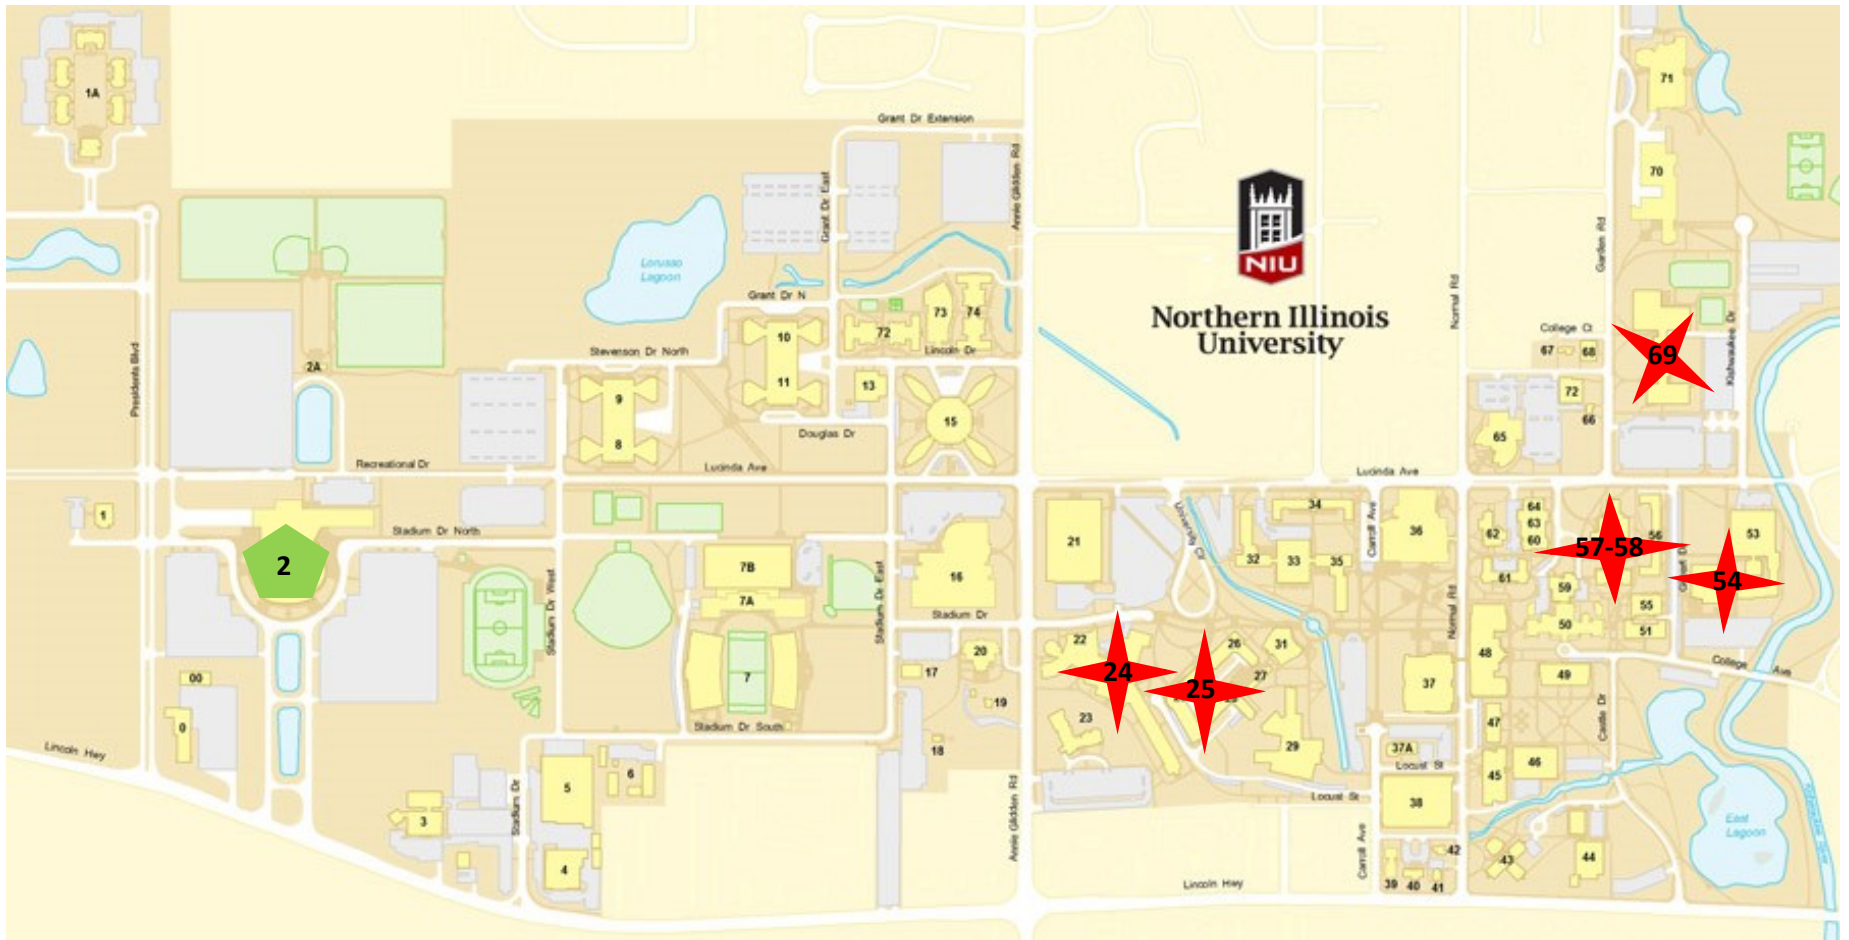

2019

Northern Illinois University Campus Map with Destination Imagination Locations Marked

Key on the next page

A full key is available online at http://www.niu.edu/visit/maps/campus_map.html
NIU Mobile (app) has an interactive map, bus tracking and more! <http://www.niu.edu/niumobile/>

- **Parking**

- All gray areas are parking lots. There is no general parking before 5:00 PM on Friday, April 12. After 5:00 PM, parking is free in the **Visitor Lot**. On Saturday, April 13, visitors can park anywhere on campus, respecting individually reserved parking spots.

- **Saturday Events**

- Check in for all groups will be at Wirtz Hall **#57** ✨
- NIU student volunteers will guide participants to the proper buildings:
 - Wirtz Hall and McMurry Hall **#57 + #58** Registration and Sales, Instant Challenge, and Challenge D - Improv ✨
 - DuSable **#25** – Challenge E - Engineering - 1st Floor. Challenge C - Fine Arts - 2nd and 3rd Floor ✨
 - Gabel Auditorium **#24** – project Outreach- Service Learning- Cavan Auditorium ✨
 - Anderson **#69** - Challenge A Technical - Room 135 ✨
 - Jack Arends Visual Arts Building **#54** – Challenge B - Scientific – Auditorium ✨

PLEASE NOTE: The College of Law will be hosting a 5k walk/run on NIU's campus on April 19, from 10am to 12pm. Please plan accordingly. You will find a map of the run attached.

A full key is available online at http://www.niu.edu/visit/maps/campus_map.html
NIU Mobile (app) has an interactive map, bus tracking and so much more! <http://www.niu.edu/niumobile/>